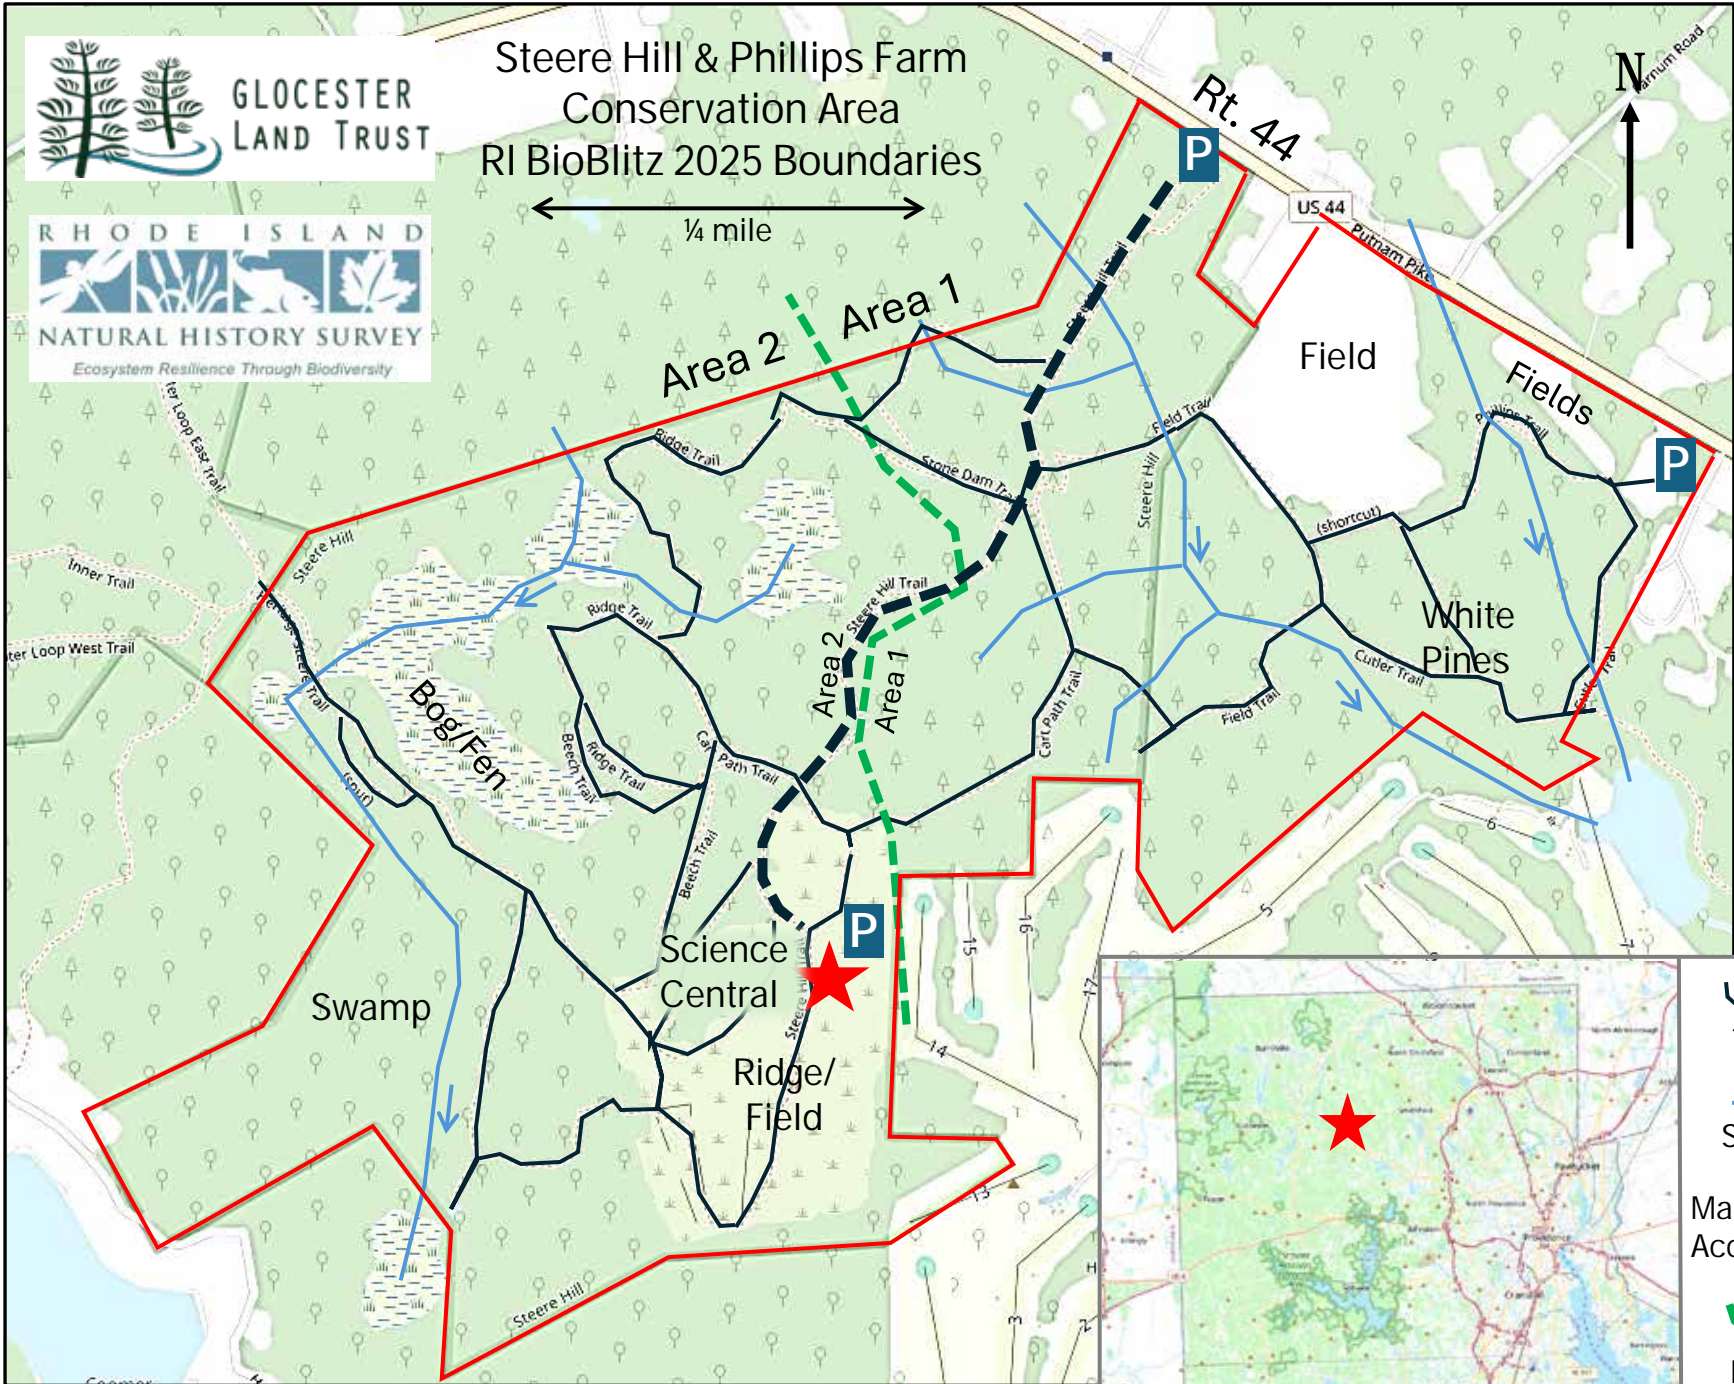

Steere Hill & Phillips Farm Conservation Area RI BioBlitz 2025 Boundaries

← ¼ mile →

- Trails
- Streams
- Main Access Road
- Reporting Areas