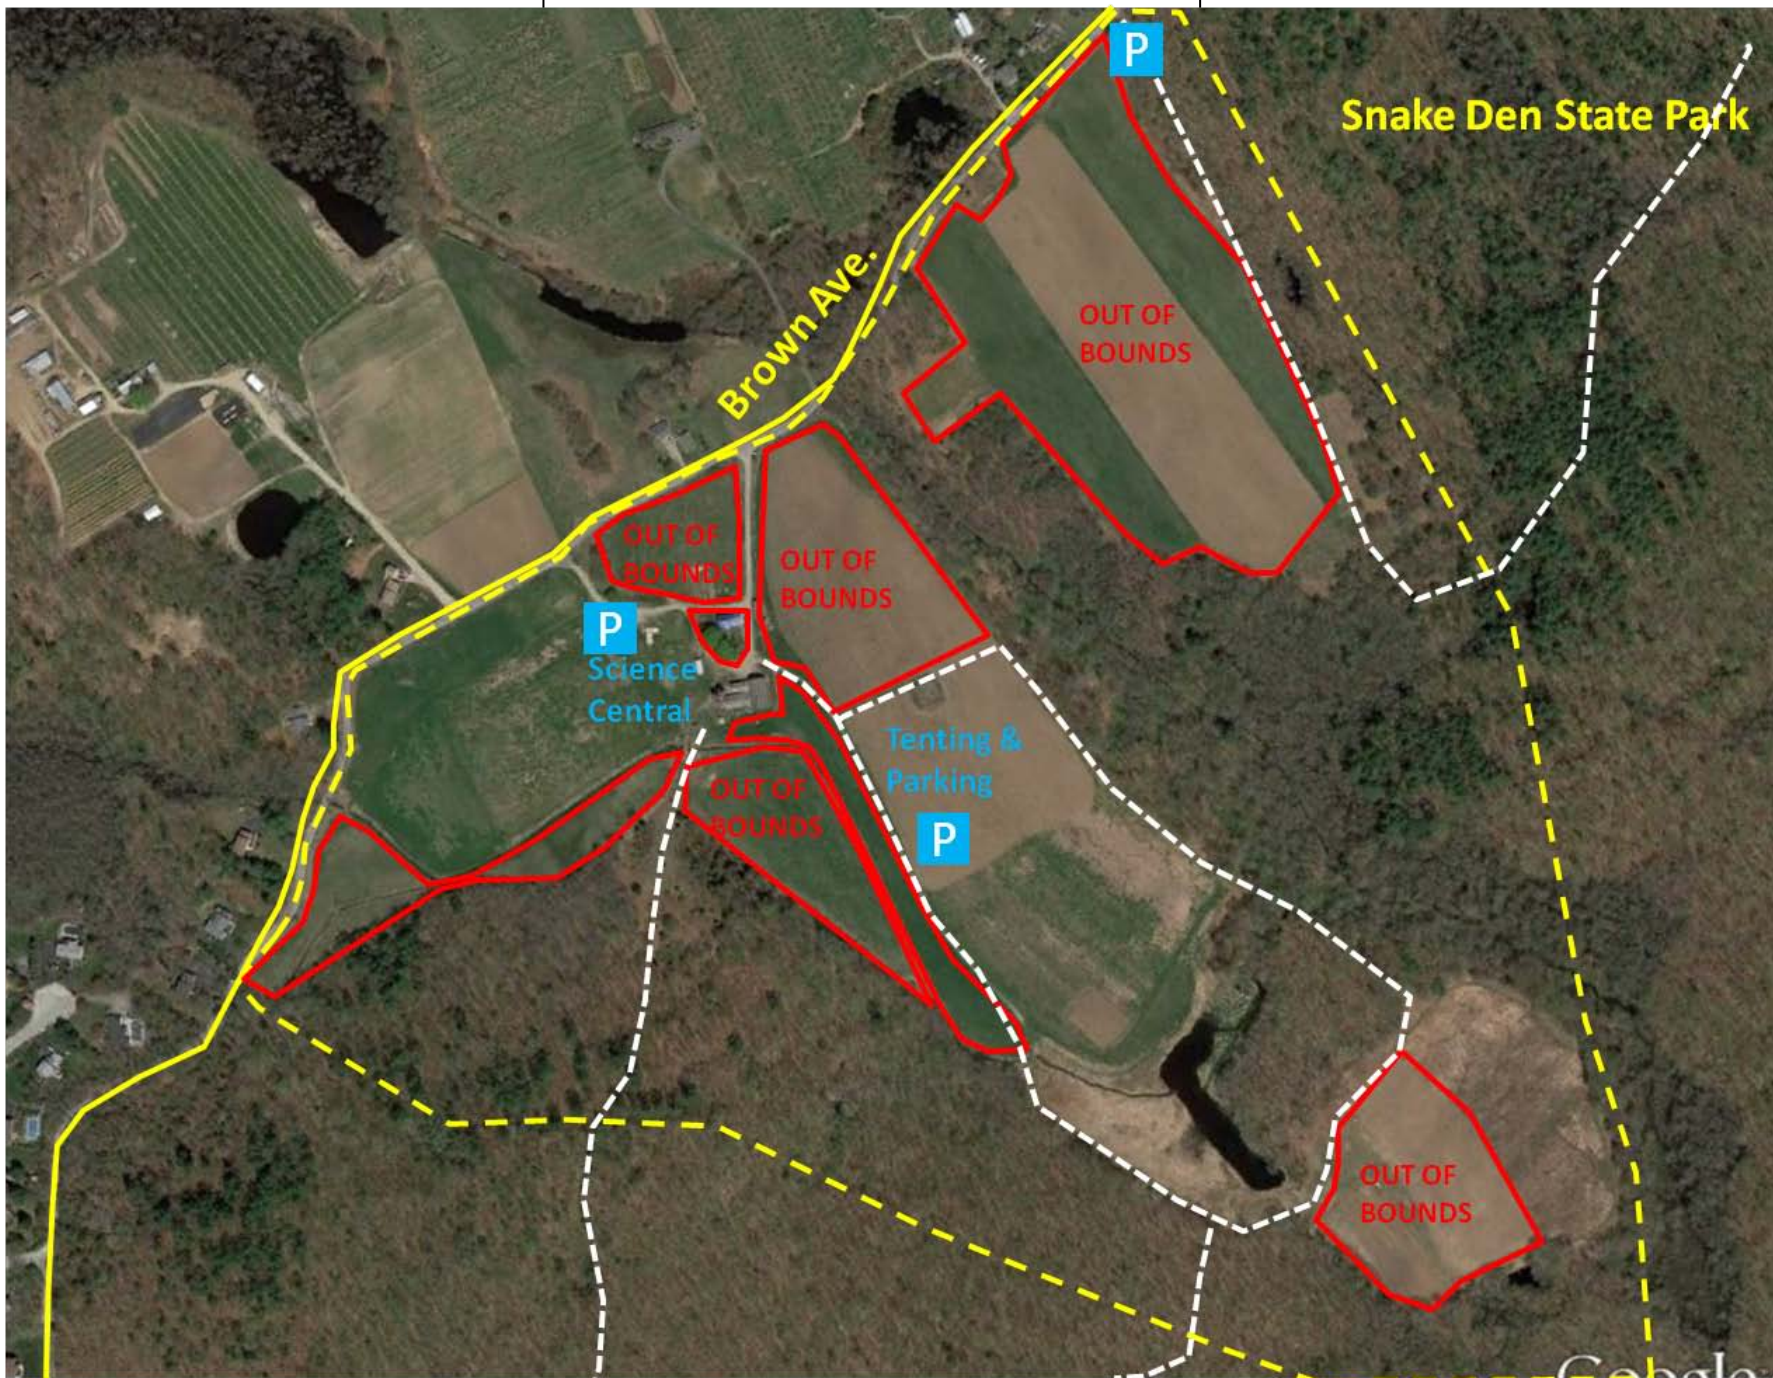

# Snake Den Farm, Detail

5/2015

RI BioBlitz 2017  
Snake Den State Park

Science Central

I-295

Duck Ponds

Abutters on Belfield Dr.

Fire Station & Trailhead

Oak Swamp Reservoir

Google earth

Imagery Date: 5/6/2015 lat 41.843091° lon -71.535195° elev 0 ft eye alt 12300 ft

Tour Guide